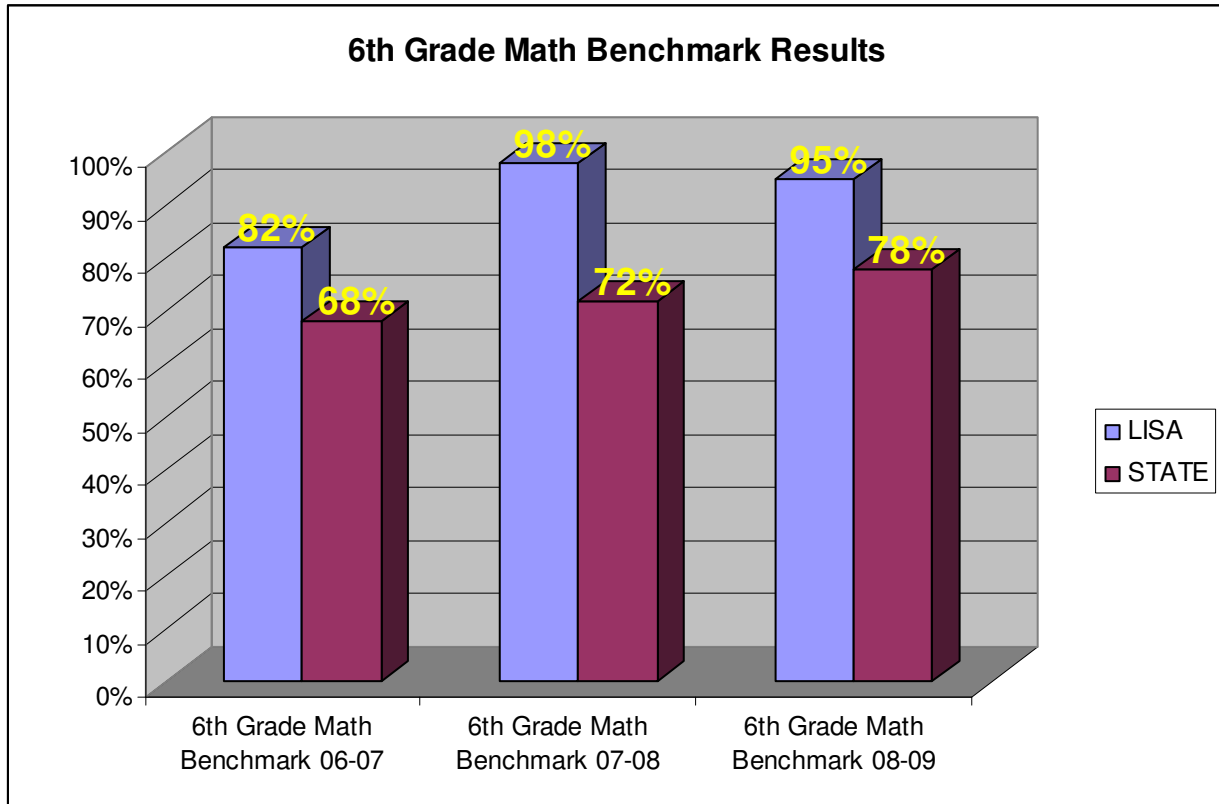

HIGH SCHOOL TEST	LISA	State
Literacy 07-08	65%	51%
Literacy 08-09	83%	56%
Algebra 07-08	82%	66%
Algebra 08-09	89%	70%
Geometry 07-08	88%	60%
Geometry 08-09	86%	66%