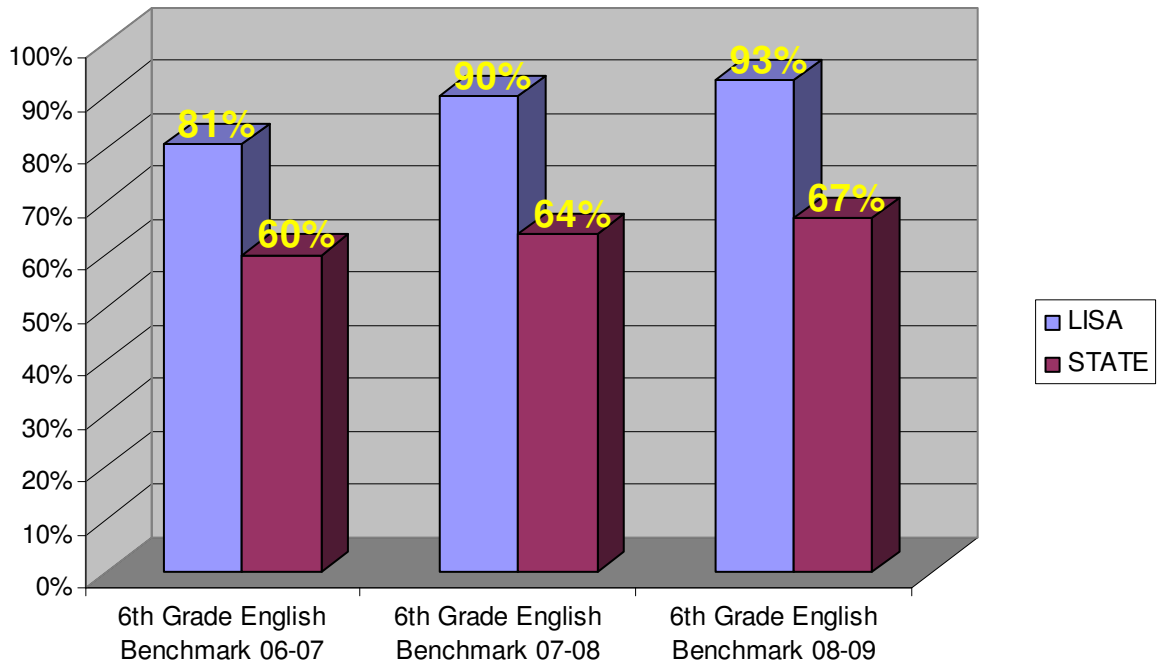

6th Grade English Benchmark Results