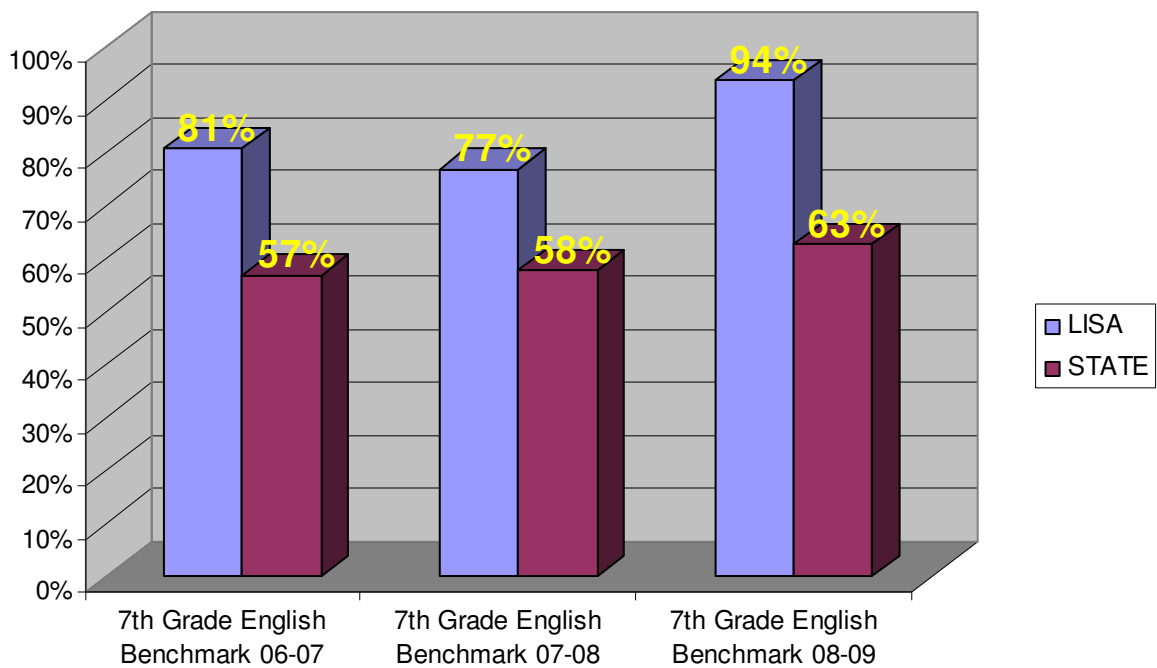

7th Grade English Benchmark Results