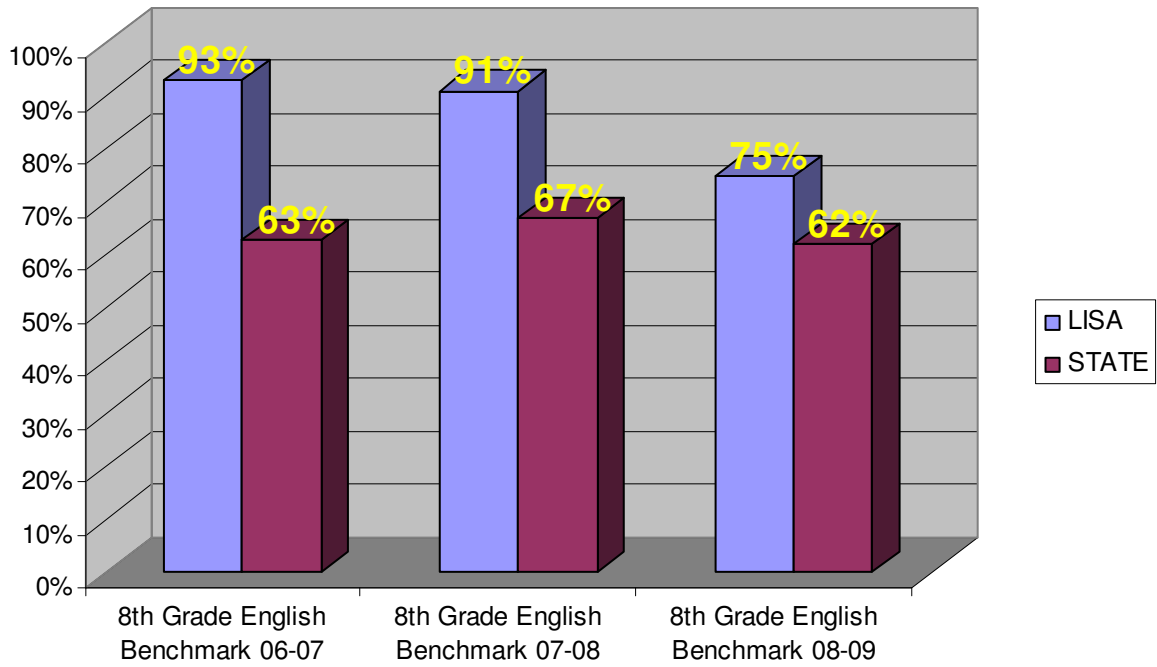

8th Grade English Benchmark Results