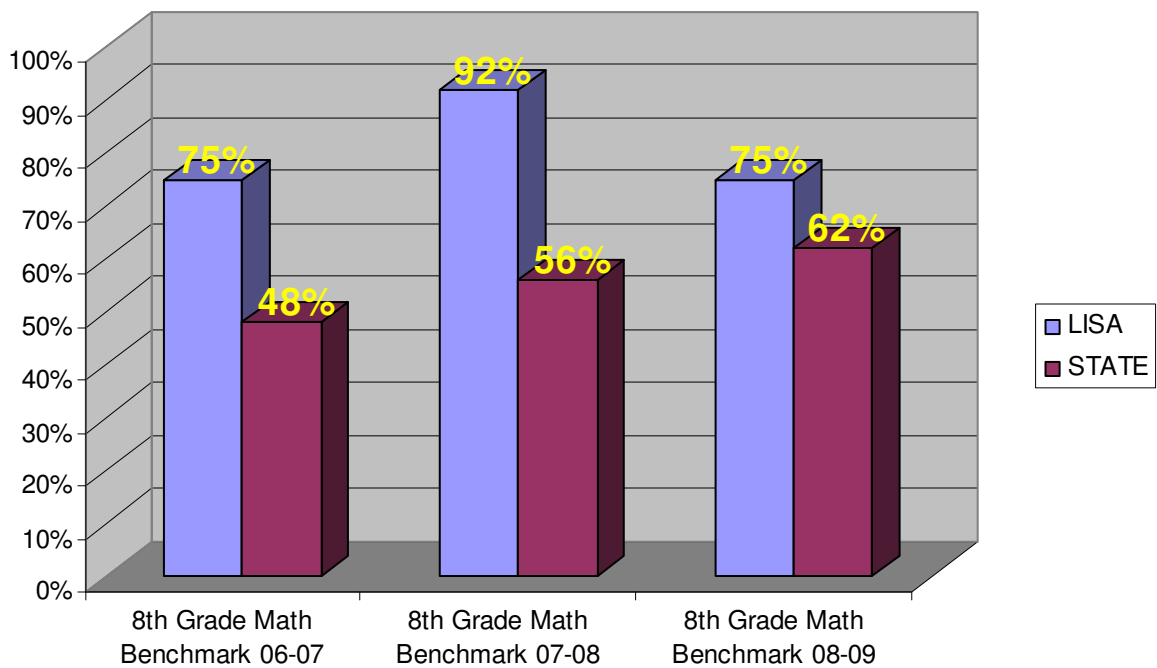

8th Grade Math Benchmark Results