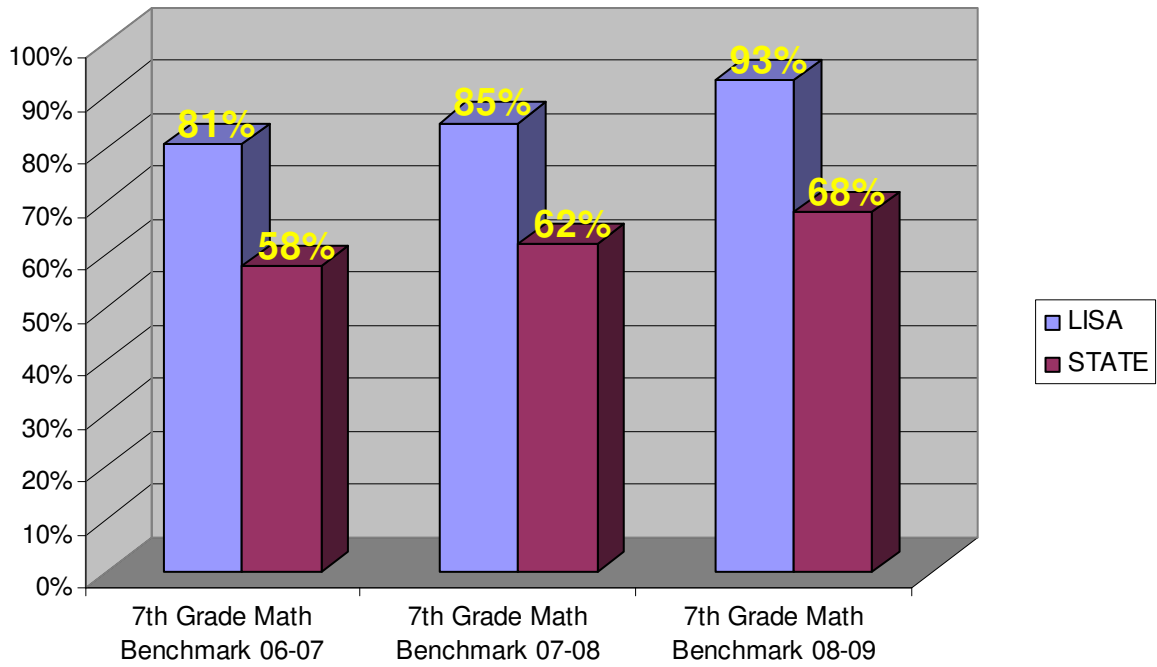

7th Grade Math Benchmark Results